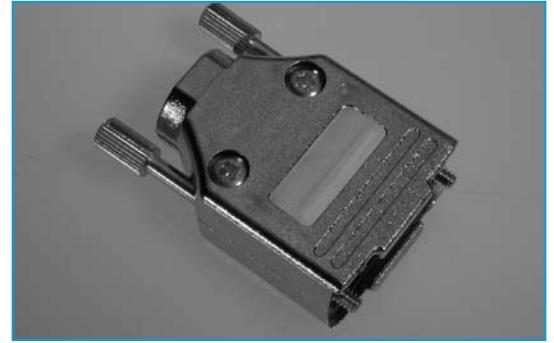

D TYPE CONNECTOR HOODS

- 9, 15, 25 & 37 way
- Accommodates 3 - 13mm cable sizes
- Nickel over copper plating
- Attention better than 40dB between 30MHz to 1 GHz
- 45° Cable entry available

LOW COST METALISED PLASTIC HOOD