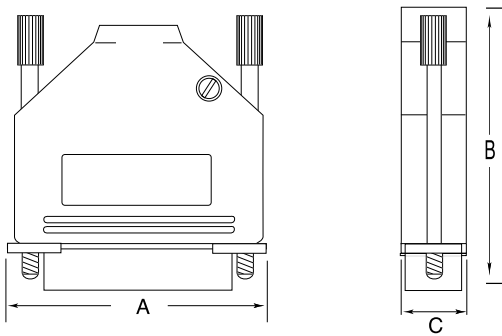

D TYPE CONNECTOR HOODS

- 9, 15, 25 & 37 way
- Accommodates 3 - 13mm cable sizes
- Nickel over copper plating
- Attention better than 40dB between 30MHz to 1 GHz
- 45° Cable entry available

LOW COST METALISED PLASTIC HOOD

OUTLINE DRAWING

TOP ENTRY

Sub D	A	B	C
9	31.2	39.9	15.0
15	39.5	41.5	15.0
25	53.4	48.6	15.0
37	69.7	53.6	15.0

45° ENTRY

Sub D	A	B	C
9	36.3	31	15.0
15	40.3	39.5	15.0
25	40.3	53.2	15.0
37	40.3	69.7	15.0

SECTION 11

ORDERING INFORMATION

DBC	D	MPHLC	09
Dubilier Connectors	D Style	Hood Style	N° of Ways
		MPHLC =Metalised Plastic Hood Low Cost	09 = 09ways 15 = 15ways 25 = 25ways 37 = 37ways
		MPHLC45 =Metalised Plastic Hood Low Cost 45°	