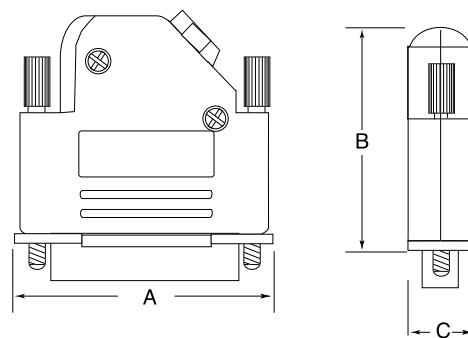

D TYPE CONNECTOR HOODS

- 9, 15, 25 & 37 way
- Accommodates 3 - 13mm cable sizes
- Nickel over copper plating
- Attention better than 40dB between 30MHz to 1 GHz
- 45° Cable entry available

LOW COST METALISED PLASTIC HOOD

OUTLINE DRAWING

TOP ENTRY

Sub D	A	B	C
9	31.2	39.9	15.0
15	39.5	41.5	15.0
25	53.4	48.6	15.0
37	69.7	53.6	15.0

45° ENTRY

Sub D	A	B	C
9	36.3	31	15.0
15	40.3	39.5	15.0
25	40.3	53.2	15.0
37	40.3	69.7	15.0

SECTION 11

ORDERING INFORMATION

DBC	D	MPHLC	09
Dubilier Connectors	D Style	Hood Style	N° of Ways
		MPHLC =Metalised Plastic Hood Low Cost	09 = 09ways 15 = 15ways 25 = 25ways 37 = 37ways
		MPHLC45 =Metalised Plastic Hood Low Cost 45°	